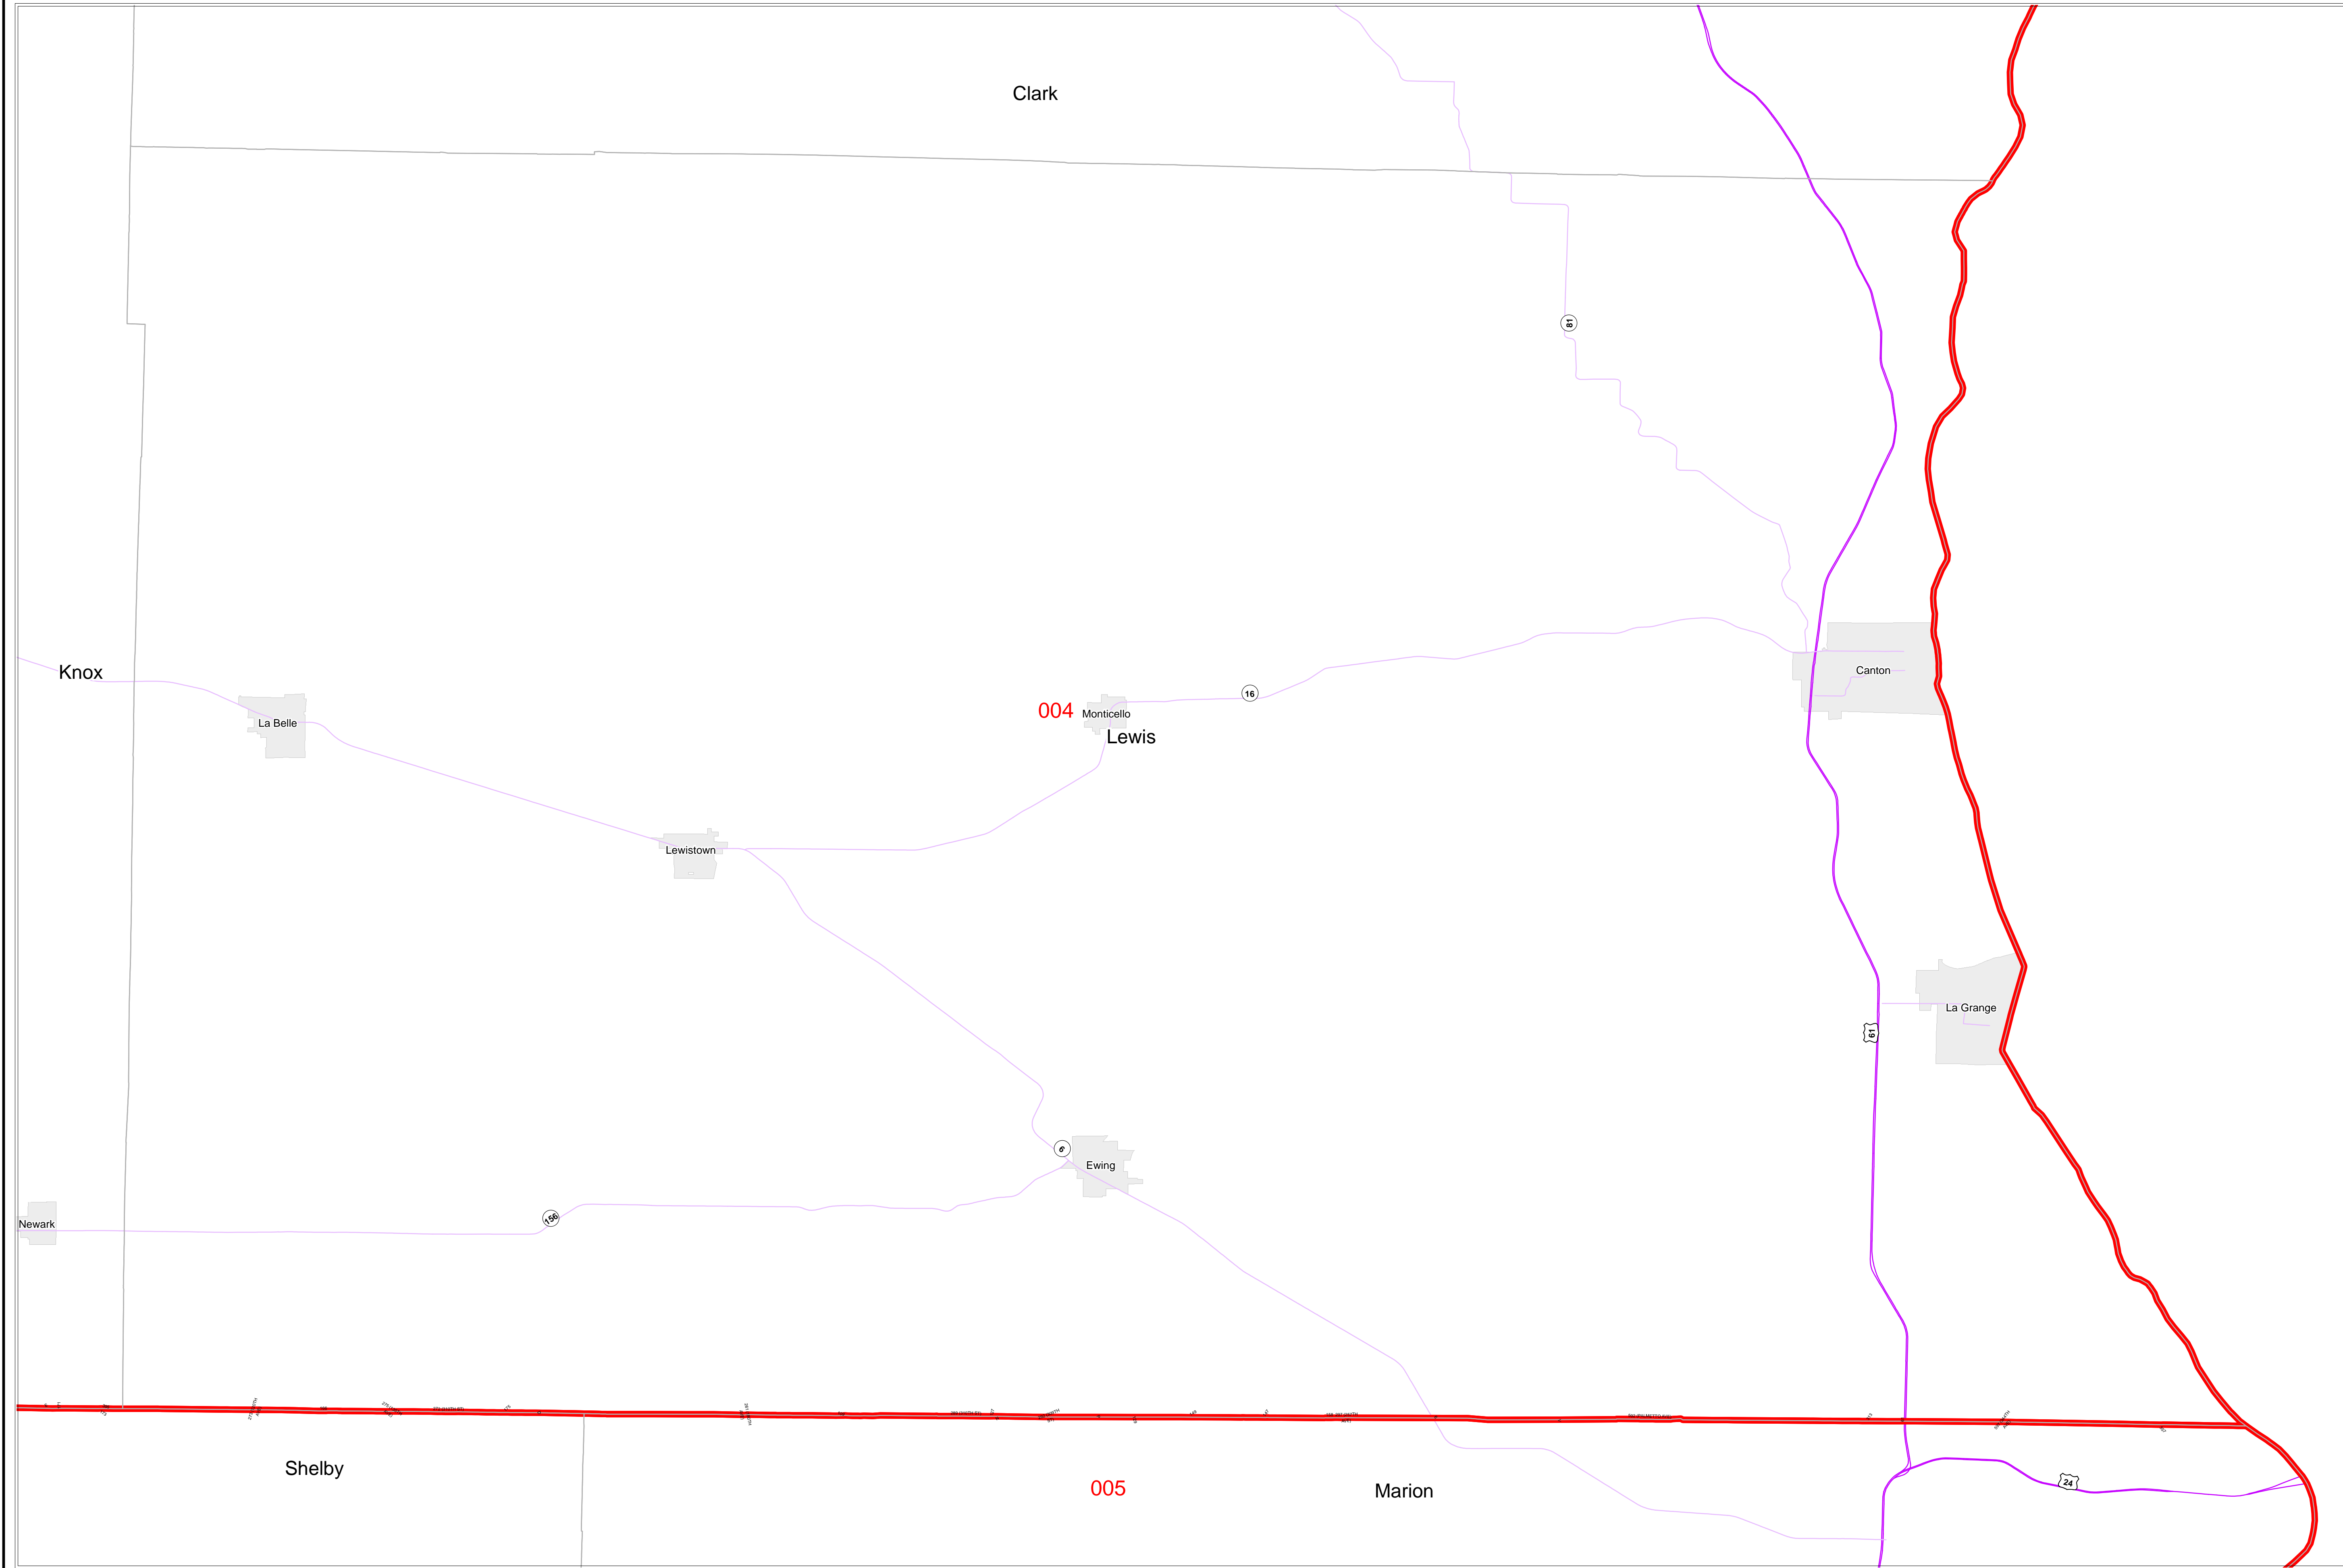

House Apportionment Plan 2011

Missouri Appellate Apportionment Commission