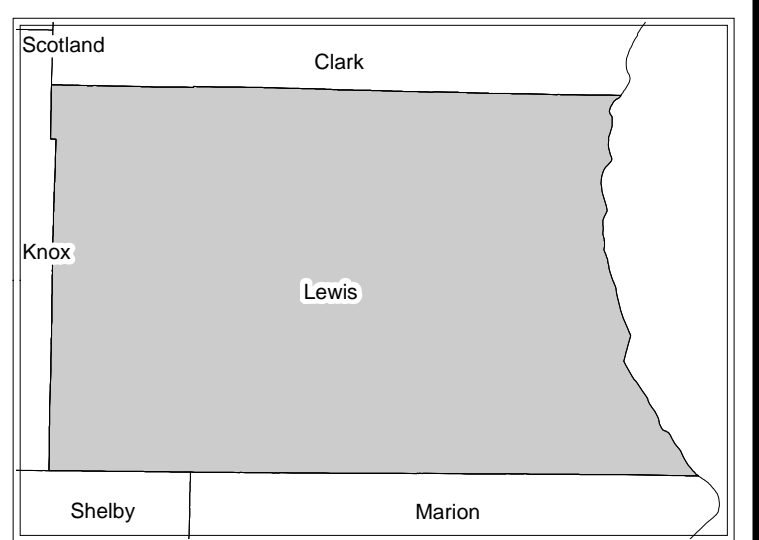

Map Sheet Extent